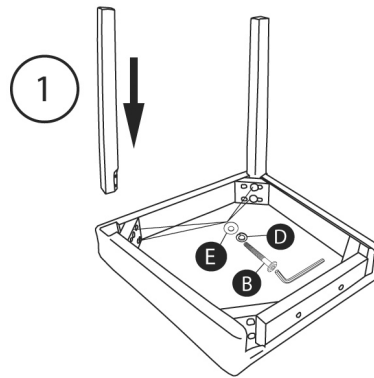

## ASSAMBLY INSTRUCTION

### MODEL: MANCHESTER CHAIR

- Important note:
- Place all wooden part on a clean and smooth surface such as rug or carpet to avoid the part from being scratch.
  - Please follow the assembly instruction step by step.
  - Do not tighten all screw until the chair is fully set-up.

Hardware List (1 pcs)		
No	Description	Qty
A	JCBC M6 x 80 mm 	4 pcs
B	JCBC M6 x 60 mm 	4 pcs
C	JCBC M6 x 40 mm 	1 pcs
D	Spring Washer 	9 pcs
E	Flat Washer 	9 pcs
F	Allen Key 	1 pcs

Part List (1 pcs)		
No	Description	Qty
1	Chair Back	1 pcs
2	Front Leg	2 pcs
3	Chair Seat	1 pcs