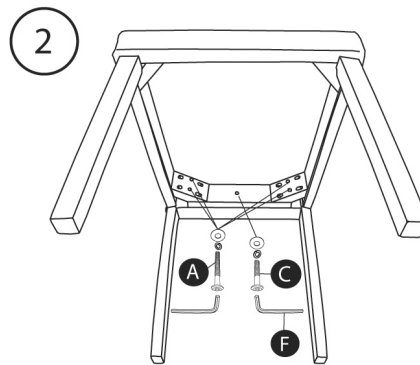

## ASSAMBLY INSTRUCTION

### MODEL: MANCHESTER CHAIR

- Important note:
- Place all wooden part on a clean and smooth surface such as rug or carpet to avoid the part from being scratch.
  - Please follow the assembly instruction step by step.
  - Do not tighten all screw until the chair is fully set-up.

Hardware List (1 pcs)		
No	Description	Qty
A	JCBC M6 x 80 mm 	4 pcs
B	JCBC M6 x 60 mm 	4 pcs
C	JCBC M6 x 40 mm 	1 pcs
D	Spring Washer 	9 pcs
E	Flat Washer 	9 pcs
F	Allen Key 	1 pcs

Part List (1 pcs)		
No	Description	Qty
1	Chair Back	1 pcs
2	Front Leg	2 pcs
3	Chair Seat	1 pcs