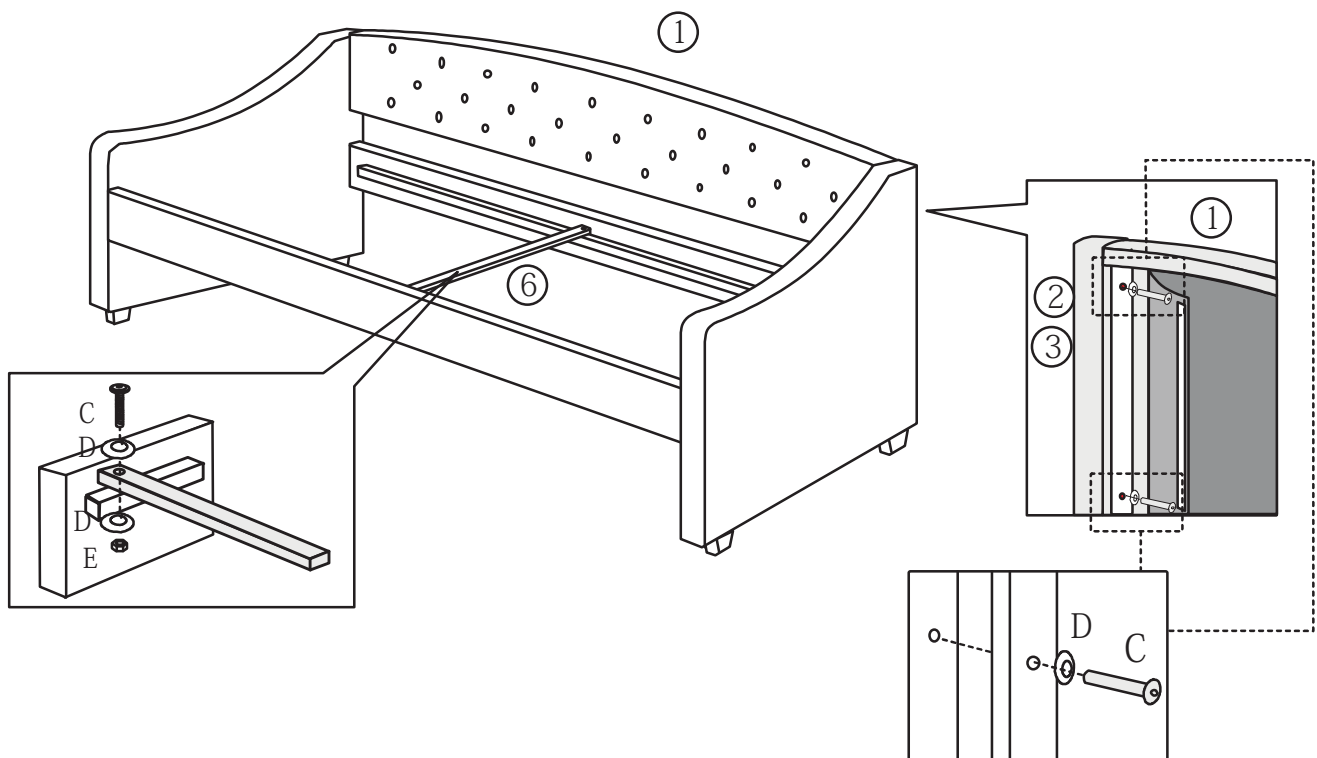

Tel.: 213 579 642 / Telem.: 934 330 397

Horário 2.ª a 6.ª Feira (Dias úteis): 9h – 13h / 14h – 18h

HARDWARE

Please check you have all the fitting parts or tools listed below

No.	Fittings / Tools	Quantities	No.	Fittings / Tools	Quantities
A	 Bolt M8 x 20mm	16pcs	G	 M8 Spanner	1pc
B	 Bolt M8 x 40mm	24pcs			
C	 Bolt M8 x 50mm	6pcs			
D	 Washer	24pcs			
E	 M8 Hex Nut	14pcs			
F	 M5 Allen Key	1pc			

PARTS

Please check you have all the parts listed below

1	Headboard Panel	1pc	8	Wood Slat	28pcs
2	Side Panel (R)	1pc	9	Side Plastic Holder	56pcs
3	Side Panel (L)	1pc	10	Wheel	4pcs
4	Sofa Siderail	2pcs	11	Wooden Leg	4pcs
5	Trundle Siderail	2pcs	12	Corner code	4pcs
6	Cross Bar	2pcs	13	Side bar	2pcs
7	Trundle End Bar	2pcs			

Step 1

Step 2

Step 3

Step 4