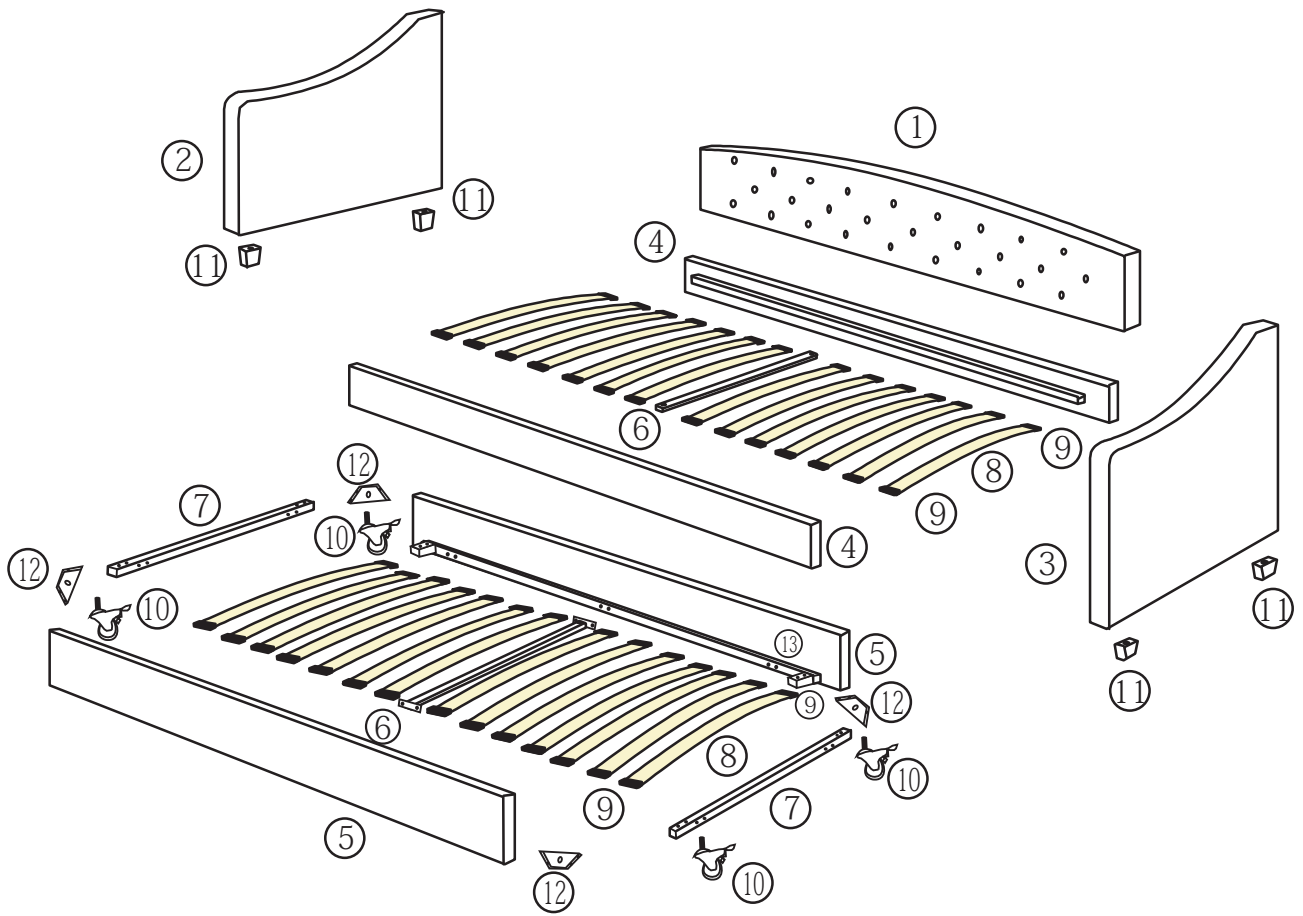

Tel.: 213 579 642 / Telem.: 934 330 397

Horário 2.ª a 6.ª Feira (Dias úteis): 9h – 13h / 14h – 18h

HARDWARE

Please check you have all the fitting parts or tools listed below

No.	Fittings / Tools	Quantities	No.	Fittings / Tools	Quantities
A	 Bolt M8 x 20mm	16pcs	G	 M8 Spanner	1pc
B	 Bolt M8 x 40mm	24pcs			
C	 Bolt M8 x 50mm	6pcs			
D	 Washer	24pcs			
E	 M8 Hex Nut	14pcs			
F	 M5 Allen Key	1pc			

PARTS

Please check you have all the parts listed below

1	Headboard Panel	1pc	8	Wood Slat	28pcs
2	Side Panel (R)	1pc	9	Side Plastic Holder	56pcs
3	Side Panel (L)	1pc	10	Wheel	4pcs
4	Sofa Siderail	2pcs	11	Wooden Leg	4pcs
5	Trundle Siderail	2pcs	12	Corner code	4pcs
6	Cross Bar	2pcs	13	Side bar	2pcs
7	Trundle End Bar	2pcs			